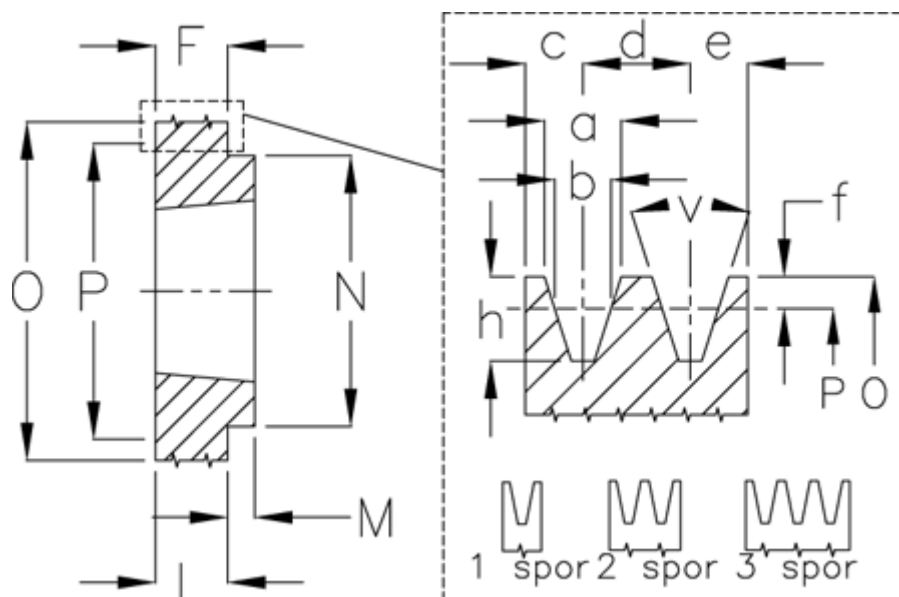

Article number: 604110010601

Description: V-belt pulley SPA 106/1 TL1610

Measures

a	= 12.7	For bush	= 1610	P	= 106
b	= 11.0	h	= 13.8	Type	= SPA
Bush ζ max	= 42	J	= -	v	= 34 grader
c	= 10.0	L	= 25		
d	= 15.0	m	= 5		
e	= 10.0	N	= 92		
f	= 2.8	Number of ribs	= 1		
F	= 20	O	= 111.5		